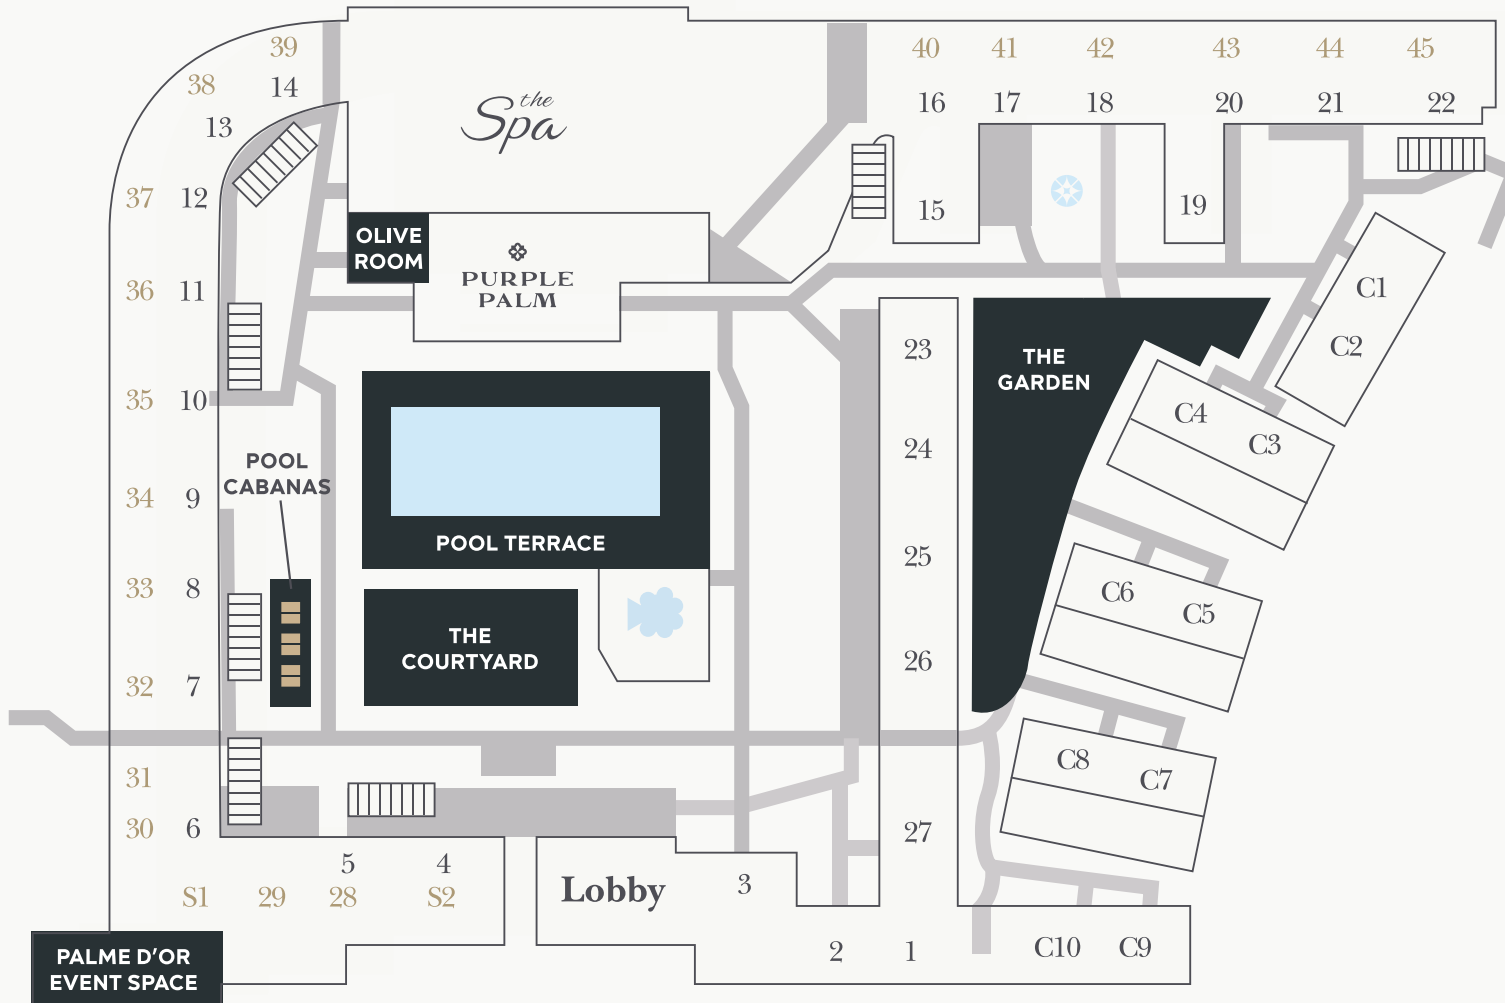

OUR EVENT SPACES

CAPACITY	
PALME D'OR EVENT SPACE	50 seated, 100 reception
PURPLE PALM RESTAURANT	80 seated, 200 reception
THE GARDEN	200 ceremony, 120 seated
POOL TERRACE	200 seated, 250 reception
THE COURTYARD	50 seated, 80 reception
POOL CABANAS	30 seated, 30 reception
OLIVE ROOM	16 seated, 20 reception

Staircase	Cabanas	C Casita	S Suite	# Upstairs	Event Spaces
S1 COLONY PALMS SUITE	ROOM 1-27	LOWEL LEVEL			
S2 WINNER'S CIRCLE SUITE	ROOM 28-45	UPPER LEVEL			